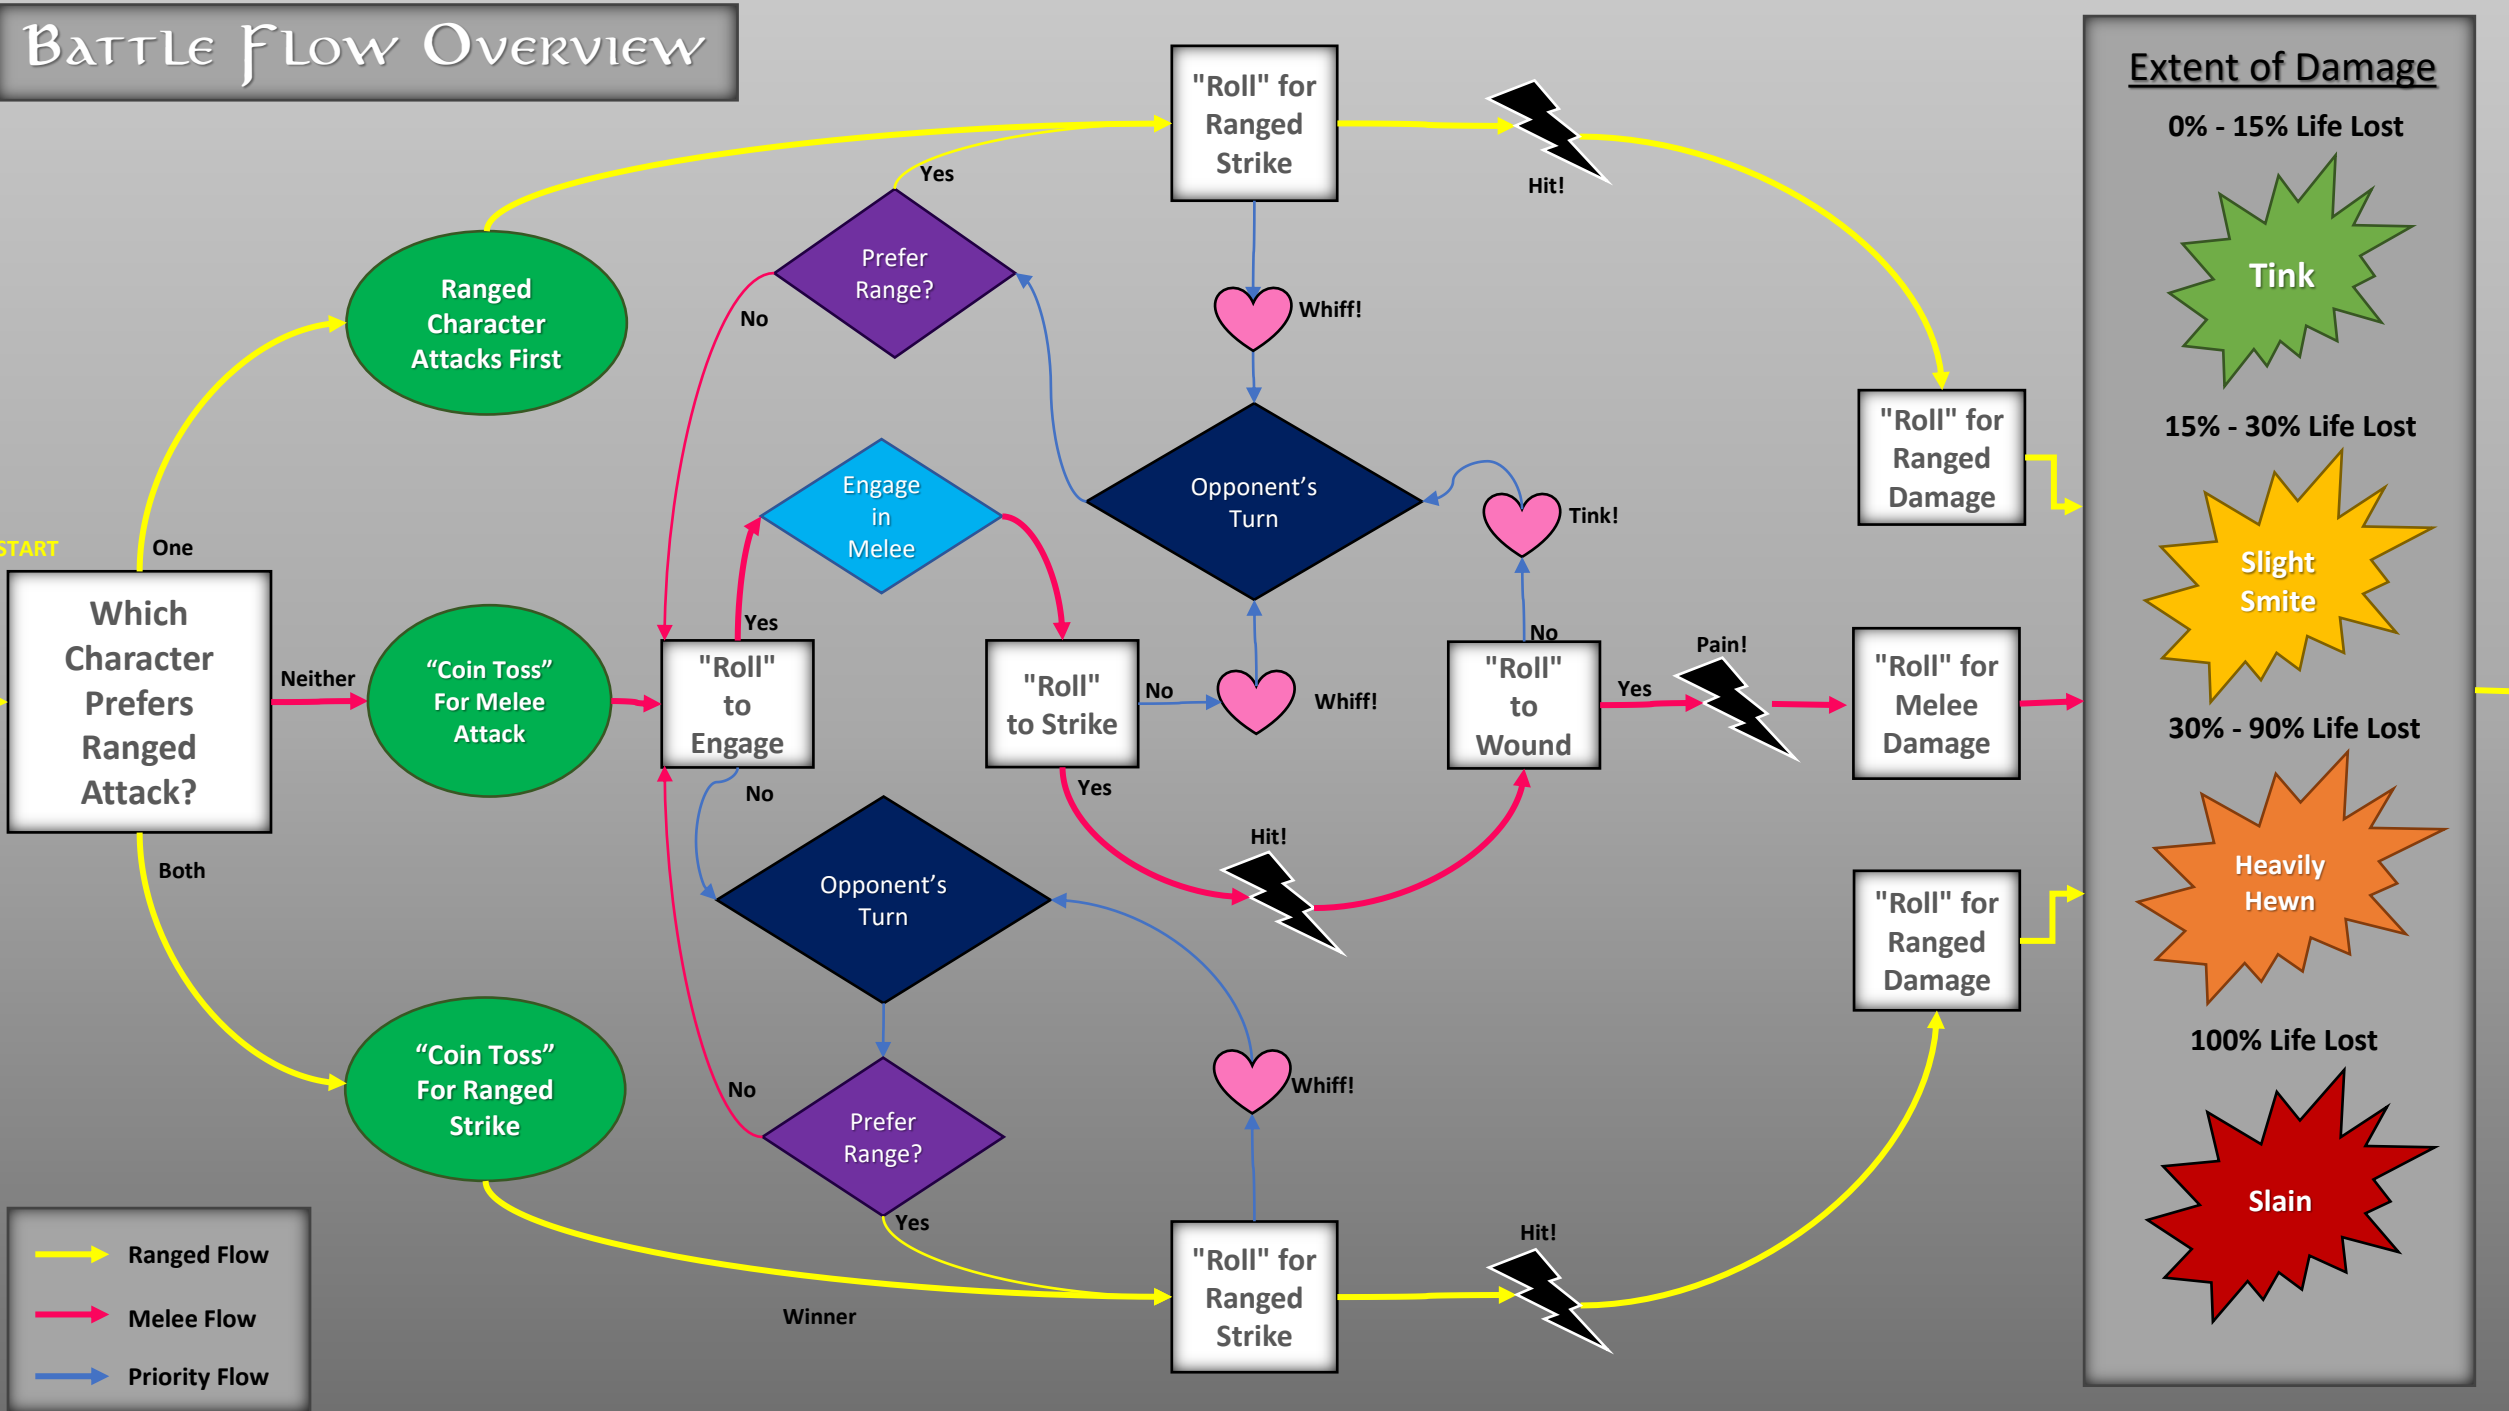

# BATTLE FLOW OVERVIEW

→ Ranged Flow  
→ Melee Flow  
→ Priority Flow

### Extent of Damage

- 0% - 15% Life Lost  
 **Tink**
- 15% - 30% Life Lost  
 **Slight Smite**
- 30% - 90% Life Lost  
 **Heavily Hewn**
- 100% Life Lost  
 **Slain**